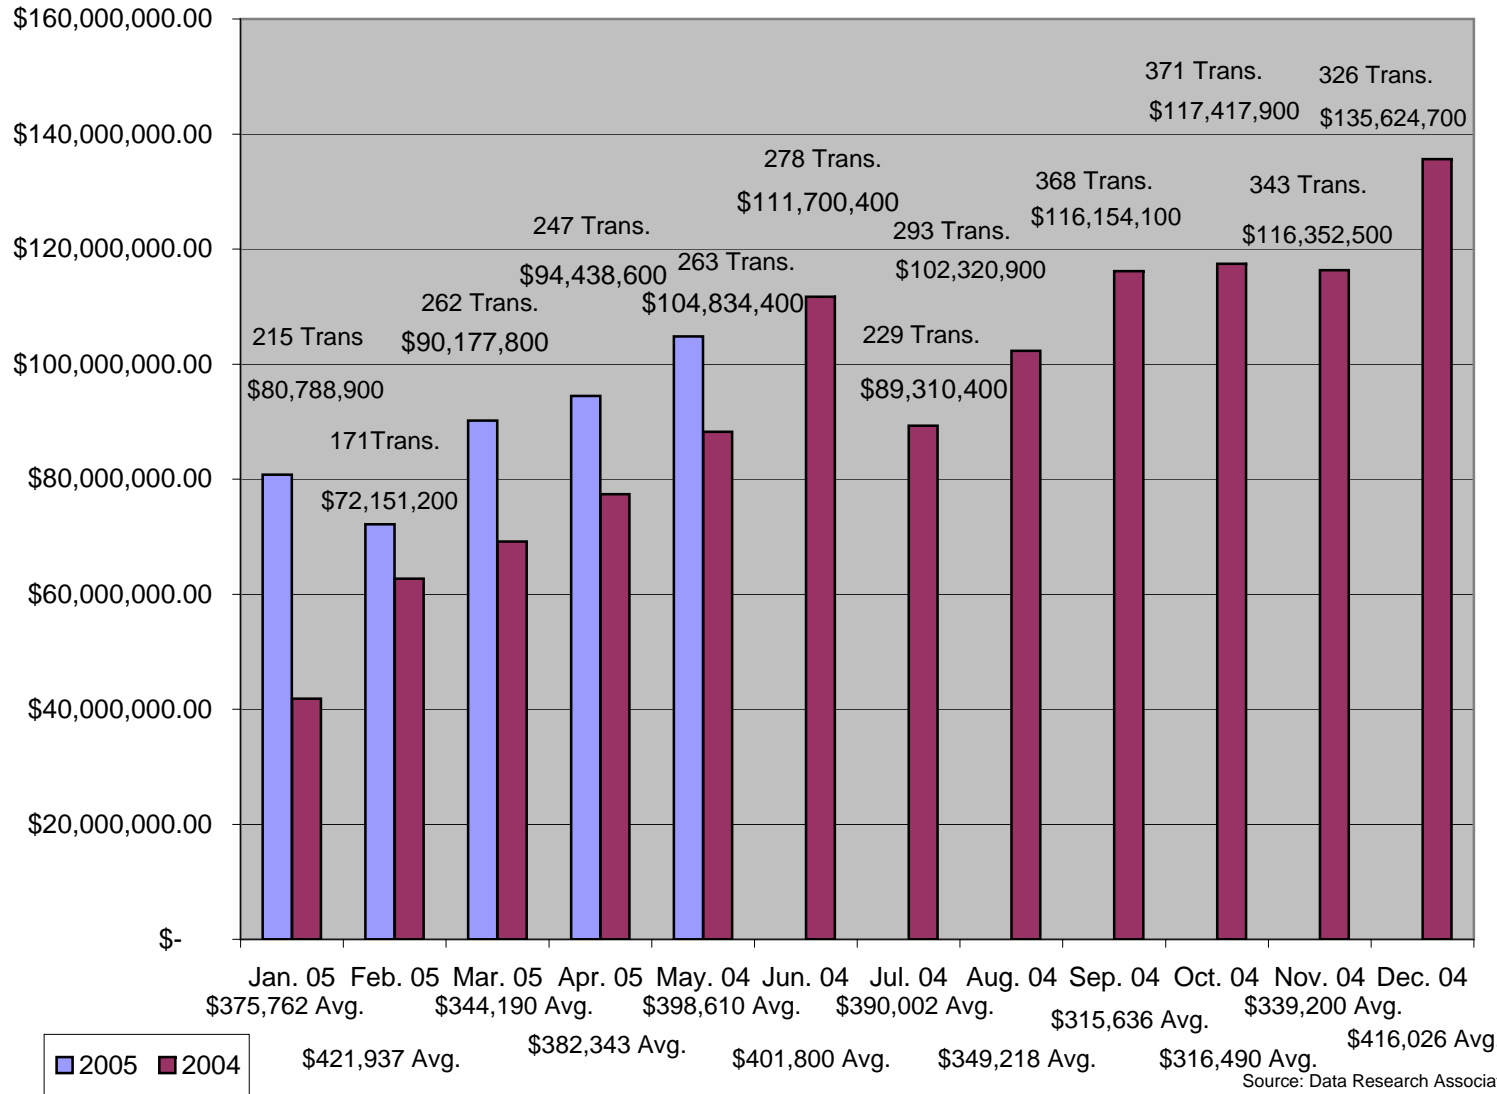

Summit County Market Analysis: 2004 vs. 2005

Source: Data Research Associates ~ (970) 453-5465